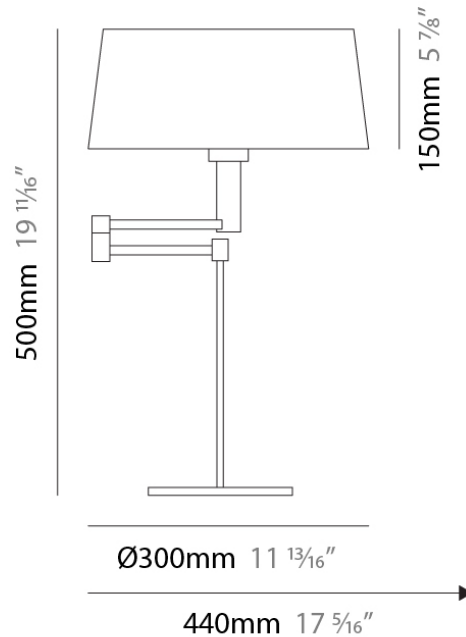

CLASSIC PORTABLE

D84062-PBR

PROJECT	
TYPE	
NOTES	
QUANTITY	
DATE	

GENERAL

Series: Classic
Brand: Panzeri
Division: Design
Mounting Type: Portable
Mounting Location: Table
Subcategory: Table

PHYSICAL

Diameter (mm): 300
Diameter (in): 11 ¹³/₁₆"
Height (mm): 500
Height (in): 19 ¹¹/₁₆"
Extension (mm): 550
Extension (in): 21 ⁵/₈"
Light Distribution: Direct / Indirect
Weight (kg): 5.9
Weight (lbs): 13
Diffuser: White Fireproof Fabric Shade

ELECTRICAL

Number of Lamps: 1
Lamp Type: LED / CFL / Incandescent
Bulb Included: Bulb Not Included
Total Output Wattage (W): 8 / 15 / 60
Max. Wattage Per Lamp (W): 8 / 15 / 60
Lamp Base: E26
Input Voltage (V): 120

LED

OPTICAL

RATINGS AND CERTIFICATIONS

Certified By: CSA Certified to UL and CSA Standards
IP rating: IP20